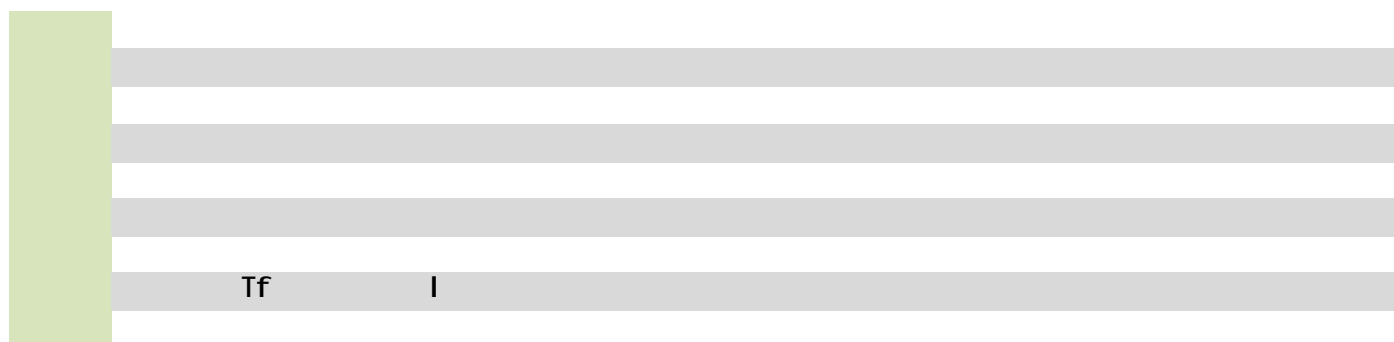

A large, empty form area consisting of two sections. The top section is a solid green horizontal bar. Below it is a light green vertical bar on the left side, followed by four horizontal grey bars. The bottom section is a light green vertical bar on the left side, followed by ten horizontal grey bars.